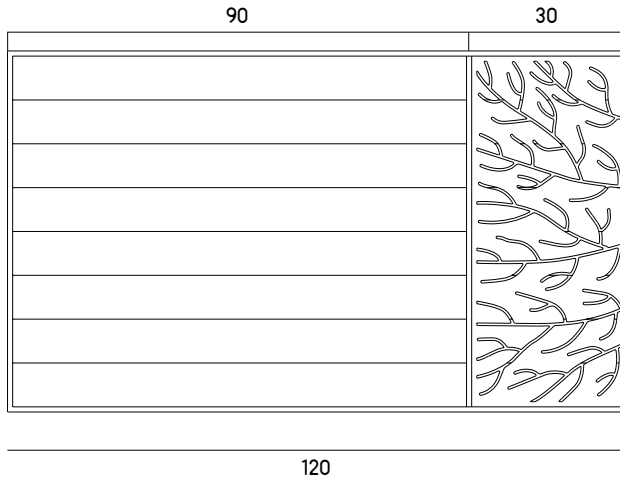

CORAL
COLLECTION
2020

CORAL COFFEE TABLE ROUND

CORAL 28001			
Coffee Table Round			
	Size	Packing	CBM
Ø	60	65	0,190
		65	
H	40	45	

CORAL COFFEE TABLE RECTANGULAR

CORAL 28002			
Coffee Table Rectangular			
	Size	Packing	CBM
W	120	125	0,422
D	70	75	
H	40	45	

CORAL COFFEE TABLE SQUARE

CORAL 28003			
Coffee Table Square			
	Size	Packing	CBM
W	70	75	0,253
D	70	75	
H	40	45	

COFFEE TABLE RECTANGULAR

COFFEE TABLE SQUARE

COFFEE TABLE ROUND