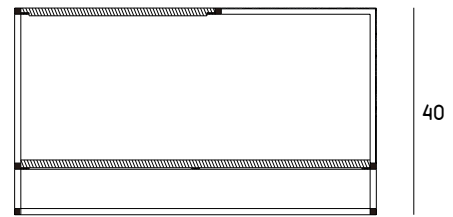

CORAL
COLLECTION
2020

CORAL COFFEE TABLE ROUND

CORAL 28001			
Coffee Table Round			
	Size	Packing	CBM
Ø	60	65	0,190
		65	
H	40	45	

CORAL COFFEE TABLE RECTANGULAR

CORAL 28002			
Coffee Table Rectangular			
	Size	Packing	CBM
W	120	125	0,422
D	70	75	
H	40	45	

CORAL COFFEE TABLE SQUARE

CORAL 28003			
Coffee Table Square			
	Size	Packing	CBM
W	70	75	0,253
D	70	75	
H	40	45	

COFFEE TABLE RECTANGULAR

COFFEE TABLE SQUARE

COFFEE TABLE ROUND