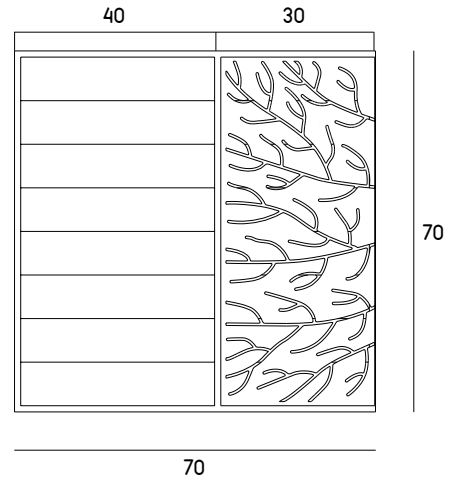

CORAL
COLLECTION
2020

CORAL COFFEE TABLE ROUND

CORAL 28001			
Coffee Table Round			
	Size	Packing	CBM
Ø	60	65	0,190
		65	
H	40	45	

CORAL COFFEE TABLE RECTANGULAR

CORAL 28002			
Coffee Table Rectangular			
	Size	Packing	CBM
W	120	125	0,422
D	70	75	
H	40	45	

CORAL COFFEE TABLE SQUARE

CORAL 28003			
Coffee Table Square			
	Size	Packing	CBM
W	70	75	0,253
D	70	75	
H	40	45	

COFFEE TABLE RECTANGULAR

COFFEE TABLE SQUARE

COFFEE TABLE ROUND