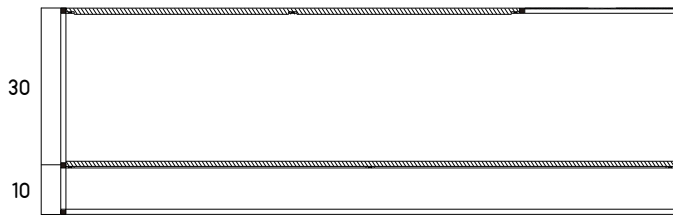

CORAL
COLLECTION
2020

CORAL COFFEE TABLE ROUND

CORAL 28001			
Coffee Table Round			
	Size	Packing	CBM
Ø	60	65	0,190
		65	
H	40	45	

CORAL COFFEE TABLE RECTANGULAR

CORAL 28002			
Coffee Table Rectangular			
	Size	Packing	CBM
W	120	125	0,422
D	70	75	
H	40	45	

CORAL COFFEE TABLE SQUARE

CORAL 28003			
Coffee Table Square			
	Size	Packing	CBM
W	70	75	0,253
D	70	75	
H	40	45	

COFFEE TABLE RECTANGULAR

COFFEE TABLE SQUARE

COFFEE TABLE ROUND