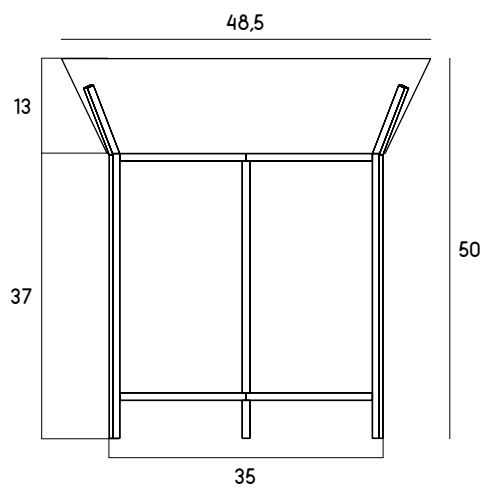

# GAMELAN

COLLECTION  
2020

GA 28001			
Coffee Table ROUND			
	Size	Packing	CBM
Ø	80	85	0,253
		85	
H	30	35	

GA 28002			
Coffee Table ROUND			
	Size	Packing	CBM
Ø	60	65	0,148
		65	
H	30	35	

GA 33002			
Side Table ROUND			
	Size	Packing	CBM
Ø	48,5	58	0,219
		58	
H	50	65	

GAMELAN - COFFEE TABLE

GAMELAN - SIZE CHART (CM)

GA 28001 - COFFEE TABLE ROUND

GA 28002 - COFFEE TABLE ROUND

GA 33002 - SIDE TABLE ROUND

# GAMELAN - WALL MIRROR

GA 60001			
Wall Mirror ROUND			

	Size	Packing	CBM
Ø	80	85	0,130
		85	
H	13	18	

GA 60002			
Wall Mirror ROUND			

	Size	Packing	CBM
Ø	60	65	0,076
		65	
H	13	18	

① **SAFRAN 34001** - SAFRAN Collection  
Dining Table RECTA  
200x100x78

# GAMELAN - SIZE CHART (CM)