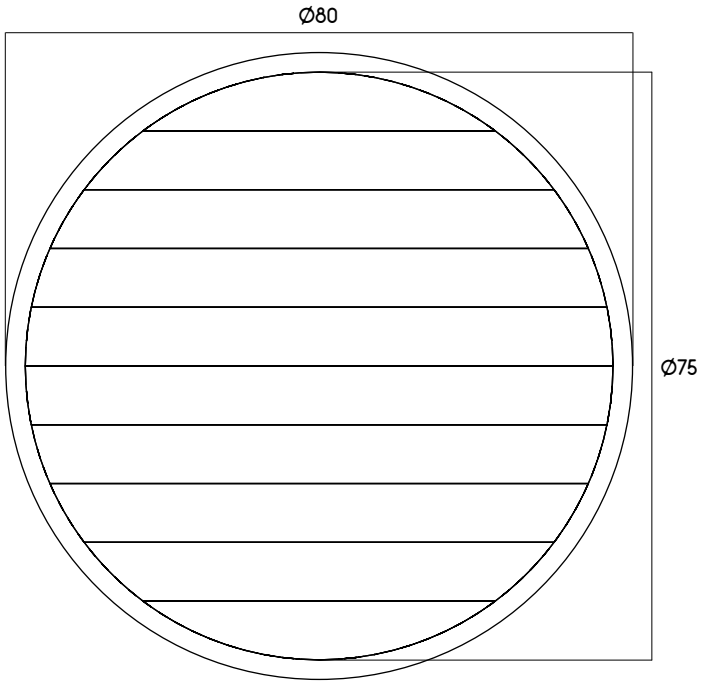

# GAMELAN

COLLECTION  
2020

GA 28001			
Coffee Table ROUND			
	Size	Packing	CBM
Ø	80	85	0,253
		85	
H	30	35	

GA 28002			
Coffee Table ROUND			
	Size	Packing	CBM
Ø	60	65	0,148
		65	
H	30	35	

GA 33002			
Side Table ROUND			
	Size	Packing	CBM
Ø	48,5	58	0,219
		58	
H	50	65	

GAMELAN - COFFEE TABLE

GAMELAN - SIZE CHART (CM)

GA 28001 - COFFEE TABLE ROUND

GA 28002 - COFFEE TABLE ROUND

GA 33002 - SIDE TABLE ROUND

# GAMELAN - WALL MIRROR

GA 60001			
Wall Mirror ROUND			

	Size	Packing	CBM
Ø	80	85	0,130
		85	
H	13	18	

GA 60002			
Wall Mirror ROUND			

	Size	Packing	CBM
Ø	60	65	0,076
		65	
H	13	18	

① **SAFRAN 34001** - SAFRAN Collection  
Dining Table RECTA  
200x100x78

# GAMELAN - SIZE CHART (CM)