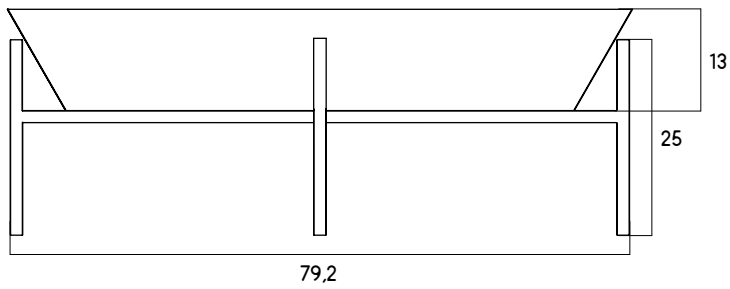

# GAMELAN

COLLECTION  
2020

GA 28001			
Coffee Table ROUND			
	Size	Packing	CBM
Ø	80	85	0,253
		85	
H	30	35	

GA 28002			
Coffee Table ROUND			
	Size	Packing	CBM
Ø	60	65	0,148
		65	
H	30	35	

GA 33002			
Side Table ROUND			
	Size	Packing	CBM
Ø	48,5	58	0,219
		58	
H	50	65	

GAMELAN - COFFEE TABLE

GAMELAN - SIZE CHART (CM)

GA 28001 - COFFEE TABLE ROUND

GA 28002 - COFFEE TABLE ROUND

GA 33002 - SIDE TABLE ROUND

# GAMELAN - WALL MIRROR

GA 60001			
Wall Mirror ROUND			

	Size	Packing	CBM
Ø	80	85	0,130
		85	
H	13	18	

GA 60002			
Wall Mirror ROUND			

	Size	Packing	CBM
Ø	60	65	0,076
		65	
H	13	18	

① **SAFRAN 34001** - SAFRAN Collection  
Dining Table RECTA  
200x100x78

# GAMELAN - SIZE CHART (CM)