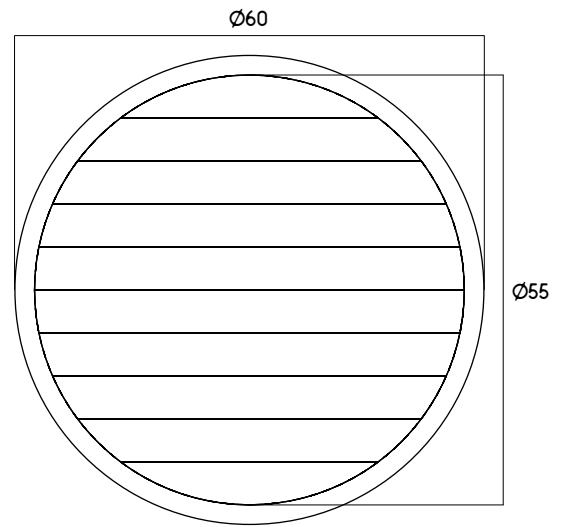

# GAMELAN

COLLECTION  
2020

GA 28001			
Coffee Table ROUND			
	Size	Packing	CBM
Ø	80	85	0,253
		85	
H	30	35	

GA 28002			
Coffee Table ROUND			
	Size	Packing	CBM
Ø	60	65	0,148
		65	
H	30	35	

GA 33002			
Side Table ROUND			
	Size	Packing	CBM
Ø	48,5	58	0,219
		58	
H	50	65	

GAMELAN - COFFEE TABLE

GAMELAN - SIZE CHART (CM)

GA 28001 - COFFEE TABLE ROUND

GA 28002 - COFFEE TABLE ROUND

GA 33002 - SIDE TABLE ROUND

# GAMELAN - WALL MIRROR

GA 60001			
Wall Mirror ROUND			

	Size	Packing	CBM
Ø	80	85	0,130
		85	
H	13	18	

GA 60002			
Wall Mirror ROUND			

	Size	Packing	CBM
Ø	60	65	0,076
		65	
H	13	18	

① **SAFRAN 34001** - SAFRAN Collection  
Dining Table RECTA  
200x100x78

# GAMELAN - SIZE CHART (CM)