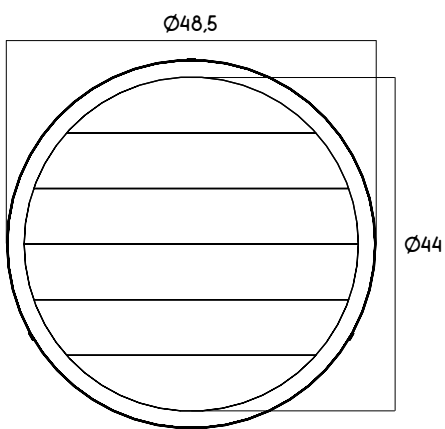

# GAMELAN

COLLECTION  
2020

GA 28001			
Coffee Table ROUND			
	Size	Packing	CBM
Ø	80	85	0,253
		85	
H	30	35	

GA 28002			
Coffee Table ROUND			
	Size	Packing	CBM
Ø	60	65	0,148
		65	
H	30	35	

GA 33002			
Side Table ROUND			
	Size	Packing	CBM
Ø	48,5	58	0,219
		58	
H	50	65	

GAMELAN - COFFEE TABLE

GAMELAN - SIZE CHART (CM)

GA 28001 - COFFEE TABLE ROUND

GA 28002 - COFFEE TABLE ROUND

GA 33002 - SIDE TABLE ROUND

# GAMELAN - WALL MIRROR

GA 60001			
Wall Mirror ROUND			

	Size	Packing	CBM
Ø	80	85	0,130
		85	
H	13	18	

GA 60002			
Wall Mirror ROUND			

	Size	Packing	CBM
Ø	60	65	0,076
		65	
H	13	18	

① **SAFRAN 34001** - SAFRAN Collection  
Dining Table RECTA  
200x100x78

# GAMELAN - SIZE CHART (CM)