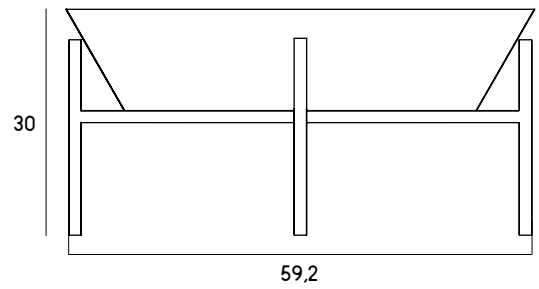

# GAMELAN

COLLECTION  
2020

GA 28001			
Coffee Table ROUND			
	Size	Packing	CBM
Ø	80	85	0,253
		85	
H	30	35	

GA 28002			
Coffee Table ROUND			
	Size	Packing	CBM
Ø	60	65	0,148
		65	
H	30	35	

GA 33002			
Side Table ROUND			
	Size	Packing	CBM
Ø	48,5	58	0,219
		58	
H	50	65	

GAMELAN - COFFEE TABLE

GAMELAN - SIZE CHART (CM)

GA 28001 - COFFEE TABLE ROUND

GA 28002 - COFFEE TABLE ROUND

GA 33002 - SIDE TABLE ROUND

# GAMELAN - WALL MIRROR

GA 60001			
Wall Mirror ROUND			

	Size	Packing	CBM
Ø	80	85	0,130
		85	
H	13	18	

GA 60002			
Wall Mirror ROUND			

	Size	Packing	CBM
Ø	60	65	0,076
		65	
H	13	18	

① **SAFRAN 34001** - SAFRAN Collection  
Dining Table RECTA  
200x100x78

# GAMELAN - SIZE CHART (CM)